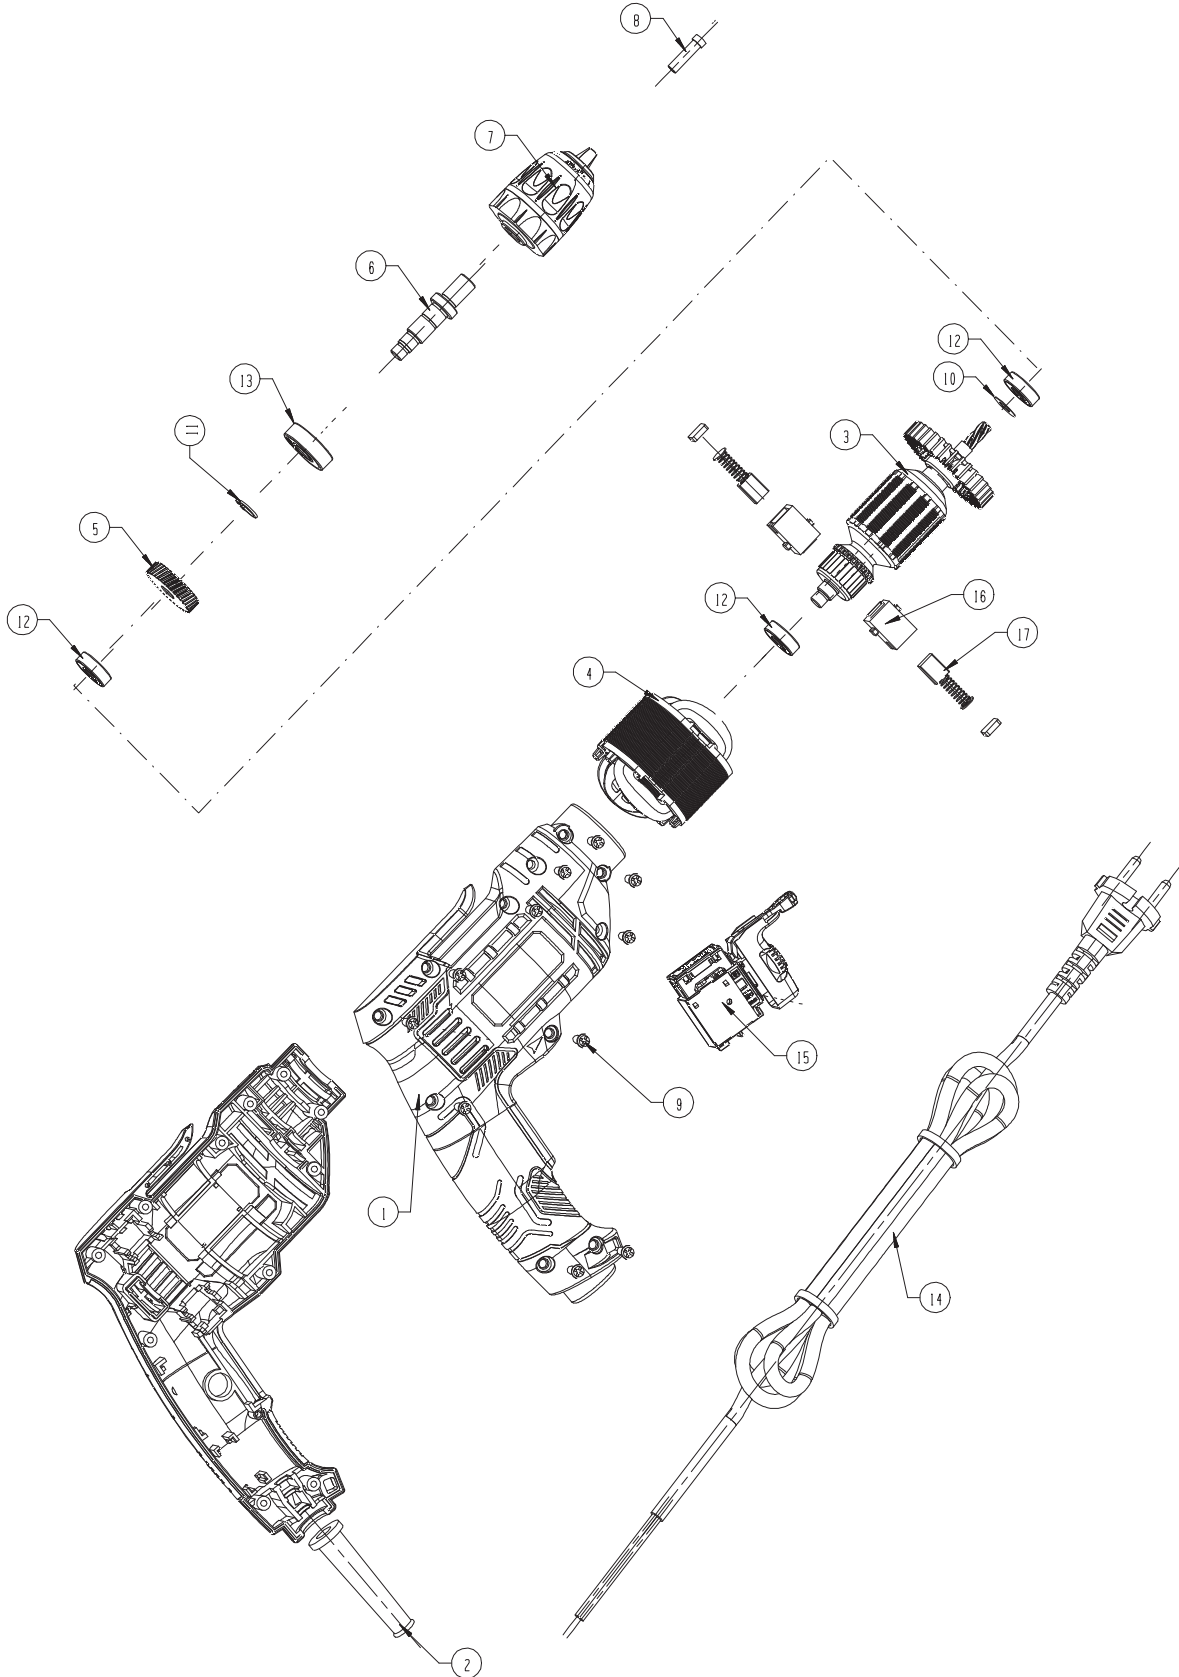

खैतान पावर

کھیتان پاور

KHAITAN POWER

EXPECT THE BEST

KP 6 RFD
KHAITAN POWER

EXPLOSION VIEW

Professional Series

SPARE PARTS LIST OF KP 6 RFD

NO.	PARTS NAME	QTY	NO.	PARTS NAME	QTY
1	Housing	1			
2	Sheath	1			
3	Rotor	1			
4	Stator	1			
5	Gear	1			
6	Output Shaft	1			
7	Chuck	1			
8	Chuck Key	1			
9	Screw M5x18	1			
10	Screw St4x16	11			
11	Flat Washer 7x14x0.3	1			
12	Shaft Circlip Φ 10	1			
13	607 Bearing	3			
14	6200 Bearing	1			
15	Cable	1			
16	Switch	1			
17	Brush Holder	2			
18	Carbon Brush	2			
19					
20					
21					
22					
23					
24					
25					
26					
27					
28					
29					
30					
31					
32					
33					
34					
35					
36					
37					
38					
39					
40					
41					
42					
43					
44					
45					
46					
47					
48					
49					
50					
51					