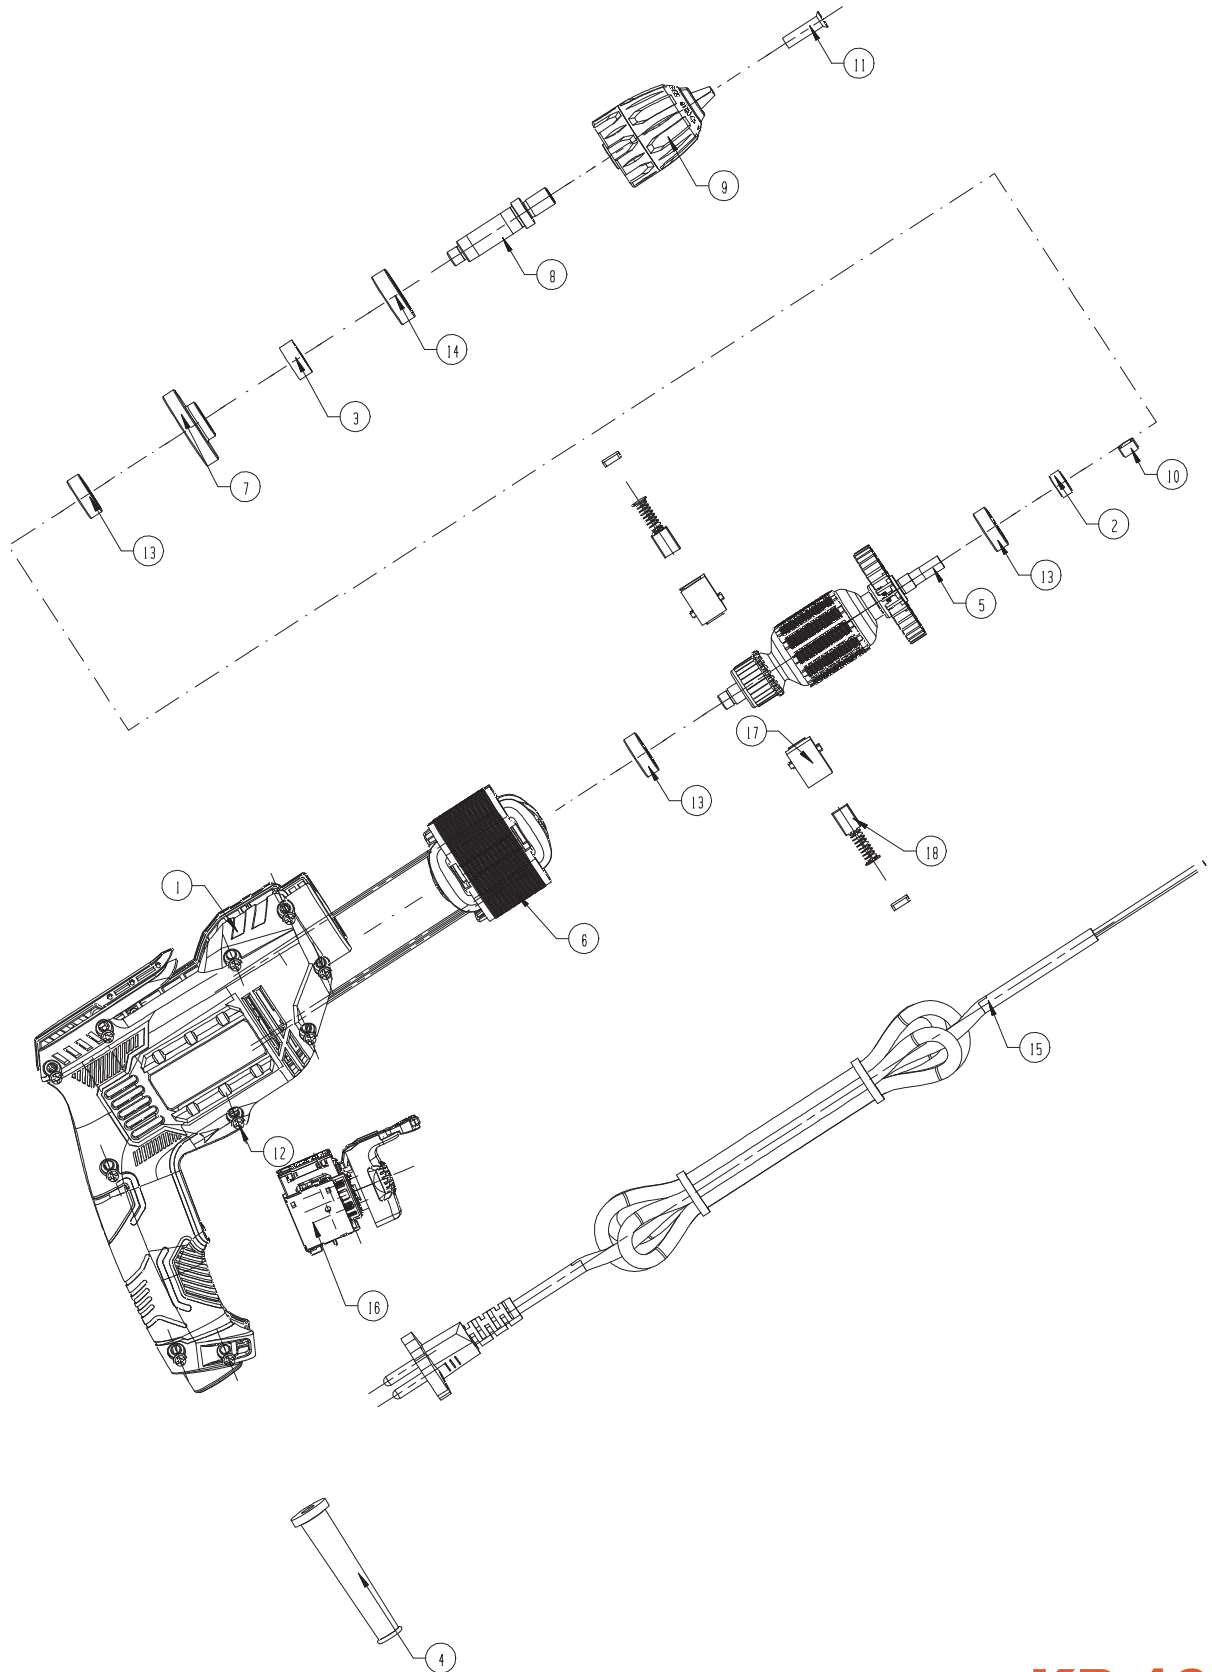

खैतान पावर

کھیتان پاور

KHAITAN POWER

EXPECT THE BEST

KP 10 RFD
KHAITAN POWER

EXPLOSION VIEW

Professional Series

SPARE PARTS LIST OF KP 10 RFD

NO.	PARTS NAME	QTY	NO.	PARTS NAME	QTY
1	Housing	1			
2	Oil Slinger	1			
3	Gear Washer	1			
4	Sleeve	1			
5	Rotor	1			
6	Stator	1			
7	Gear	1			
8	Spindle	1			
9	Chuck	1			
10	Wool Brush	1			
11	Screw M5x18	1			
12	Screw St4x16	10			
13	608 Bearing	3			
14	6001 Bearing	1			
15	Cable	1			
16	Switch	1			
17	Brush Holder	2			
18	Carbon Brush	2			
19					
20					
21					
22					
23					
24					
25					
26					
27					
28					
29					
30					
31					
32					
33					
34					
35					
36					
37					
38					
39					
40					
41					
42					
43					
44					
45					
46					
47					
48					
49					
50					
51					