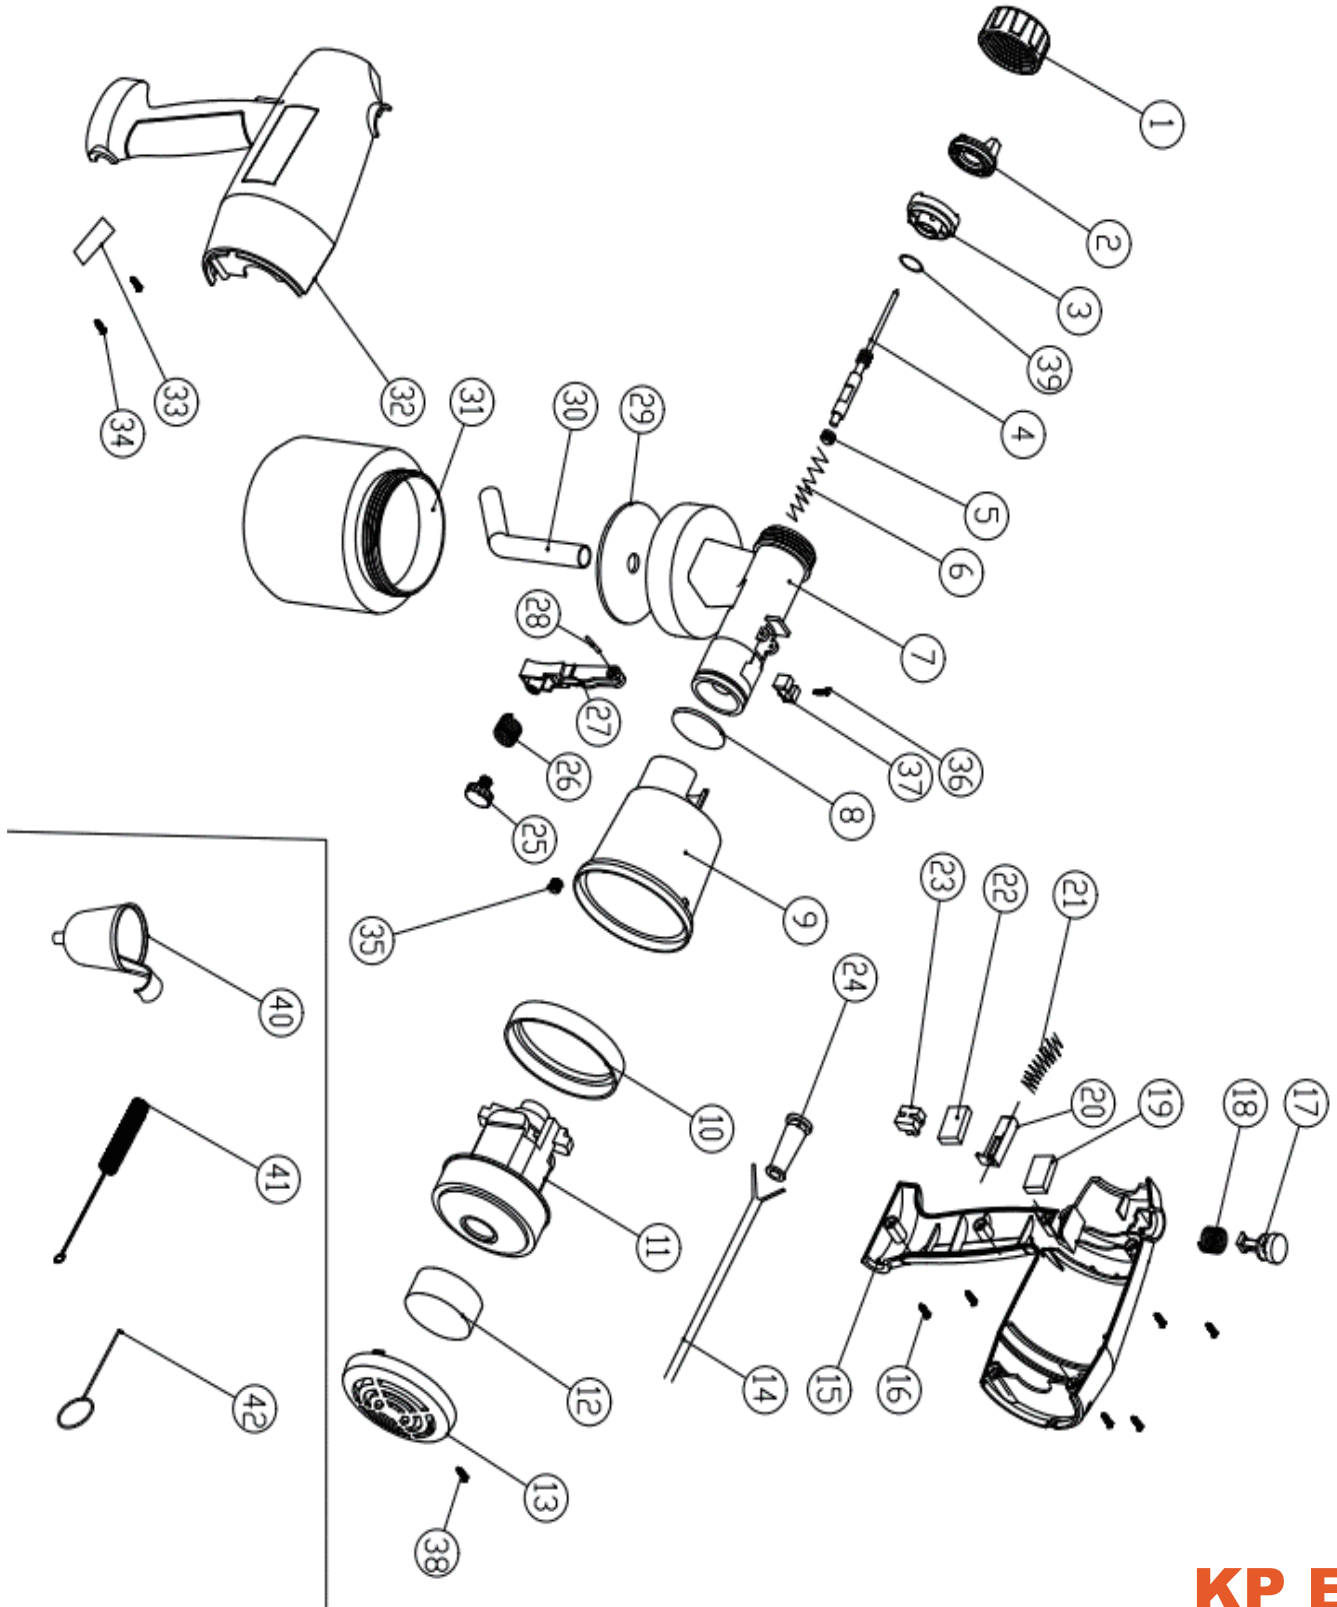

खैतान पावर

کھیتان پاور

KHAIITAN POWER
EXPECT THE BEST

EXPLOSION VIEW

KP ESG
ELECTRIC SPRAY GUN

Professional Series

SPARE PARTS LIST OF KP ESG

NO.	PARTS NAME	QTY	NO.	PARTS NAME	QTY
1	Locking Nut	1	52		
2	Change nozzle	1	53		
3	Fixed nozzle	1	54		
4	Valve Needle	1	55		
5	O-Ring	1	56		
6	Spring	1	57		
7	Gun Set	1	58		
8	O-Ring	1	59		
9	Wind Deflector	1	60		
10	Motor Damping pad	1	61		
11	Motor	1	62		
12	Filter	1	63		
13	Housing Cover	1	64		
14	Cable	1	65		
15	Right Housing	1	66		
16	Screw M4X12	1	67		
17	Button	1	68		
18	Spring	1	69		
19	Switch	1	70		
20	Switch Pole	1	71		
21	Spring	1	72		
22	Capacitor	1	73		
23	Terminal Block	1	74		
24	Cable Sleeve	1	75		
25	Adjust Knob	1	76		
26	Spring	1	77		
27	Trigger	1	78		
28	Pin	1	79		
29	Airproof Washer	1	80		
30	Sucker	1	81		
31	Container	1	82		
32	Left Housing	1	83		
33	Cable Clamp	1	84		
34	Screw M3X12	1	85		
35	Seal Ring	1	86		
36	Screw M3X8	1	87		
37	Locking Block	1	88		
38	Screw M4X10	1	89		
39	O-Ring	1	90		
40	Funnel	1	91		
41	Brush	1	92		
42	Open Needle	1	93		
43			F101		
44			F102		
45			F103		
46			F104		
47			F105		
48			F106		
49			F107		
50			F108		
51					