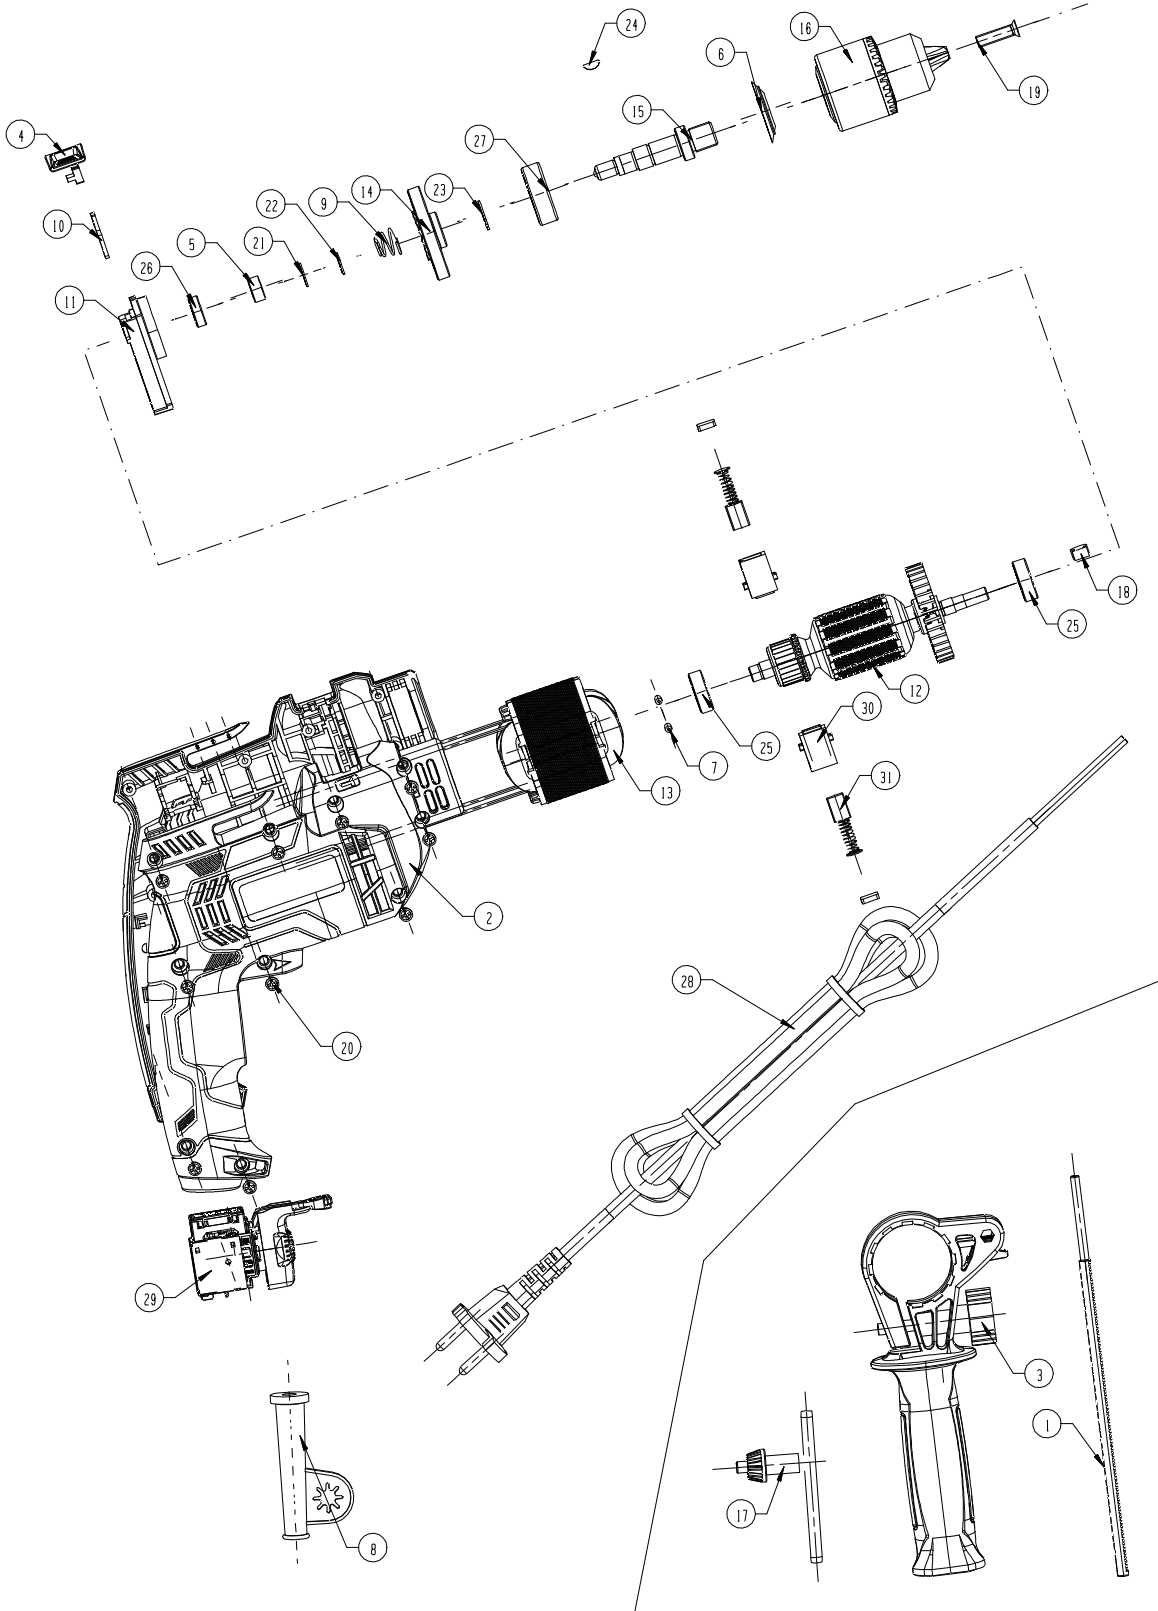

خیتان پاور

کھیتان پاور

**KHAITAN POWER**

**EXPECT THE BEST**

**KP 13 RFID**  
**KHAITAN POWER**

**EXPLOSION VIEW**

*Professional Series*

**SPARE PARTS LIST OF KP 13 RFID**

NO.	PARTS NAME	QTY	NO.	PARTS NAME	QTY
1	Guide Ruler	1			
2	Housing	1			
3	Auxiliary Handle	1			
4	Impact Switch	1			
5	Oil Flinger Ring	1			
6	Special Ring	1			
7	Rubber Column	2			
8	Sleeve	1			
9	Compression Spring	1			
10	Impact Bracket	1			
11	Impact Block	1			
12	Rotor	1			
13	Stator	1			
14	Gear	1			
15	Spindle	1			
16	Chuck	1			
17	Key	1			
18	Wool Brush	1			
19	Screw M6*22	1			
20	Screw St4*16	10			
21	Washer	1			
22	Circlip $\varnothing$ 8	1			
23	Circlip $\varnothing$ 12	1			
24	"Woodruff Key"	1			
25	608 Bearing	2			
26	688 Bearing	1			
27	6201 Bearing	1			
28	Cable	1			
29	Switch	1			
30	Brush Holder	2			
31	Carbon Brush	2			
32					
33					
34					
35					
36					
37					
38					
39					
40					
41					
42					
43					
44					
45					
46					
47					
48					
49					
50					
51					