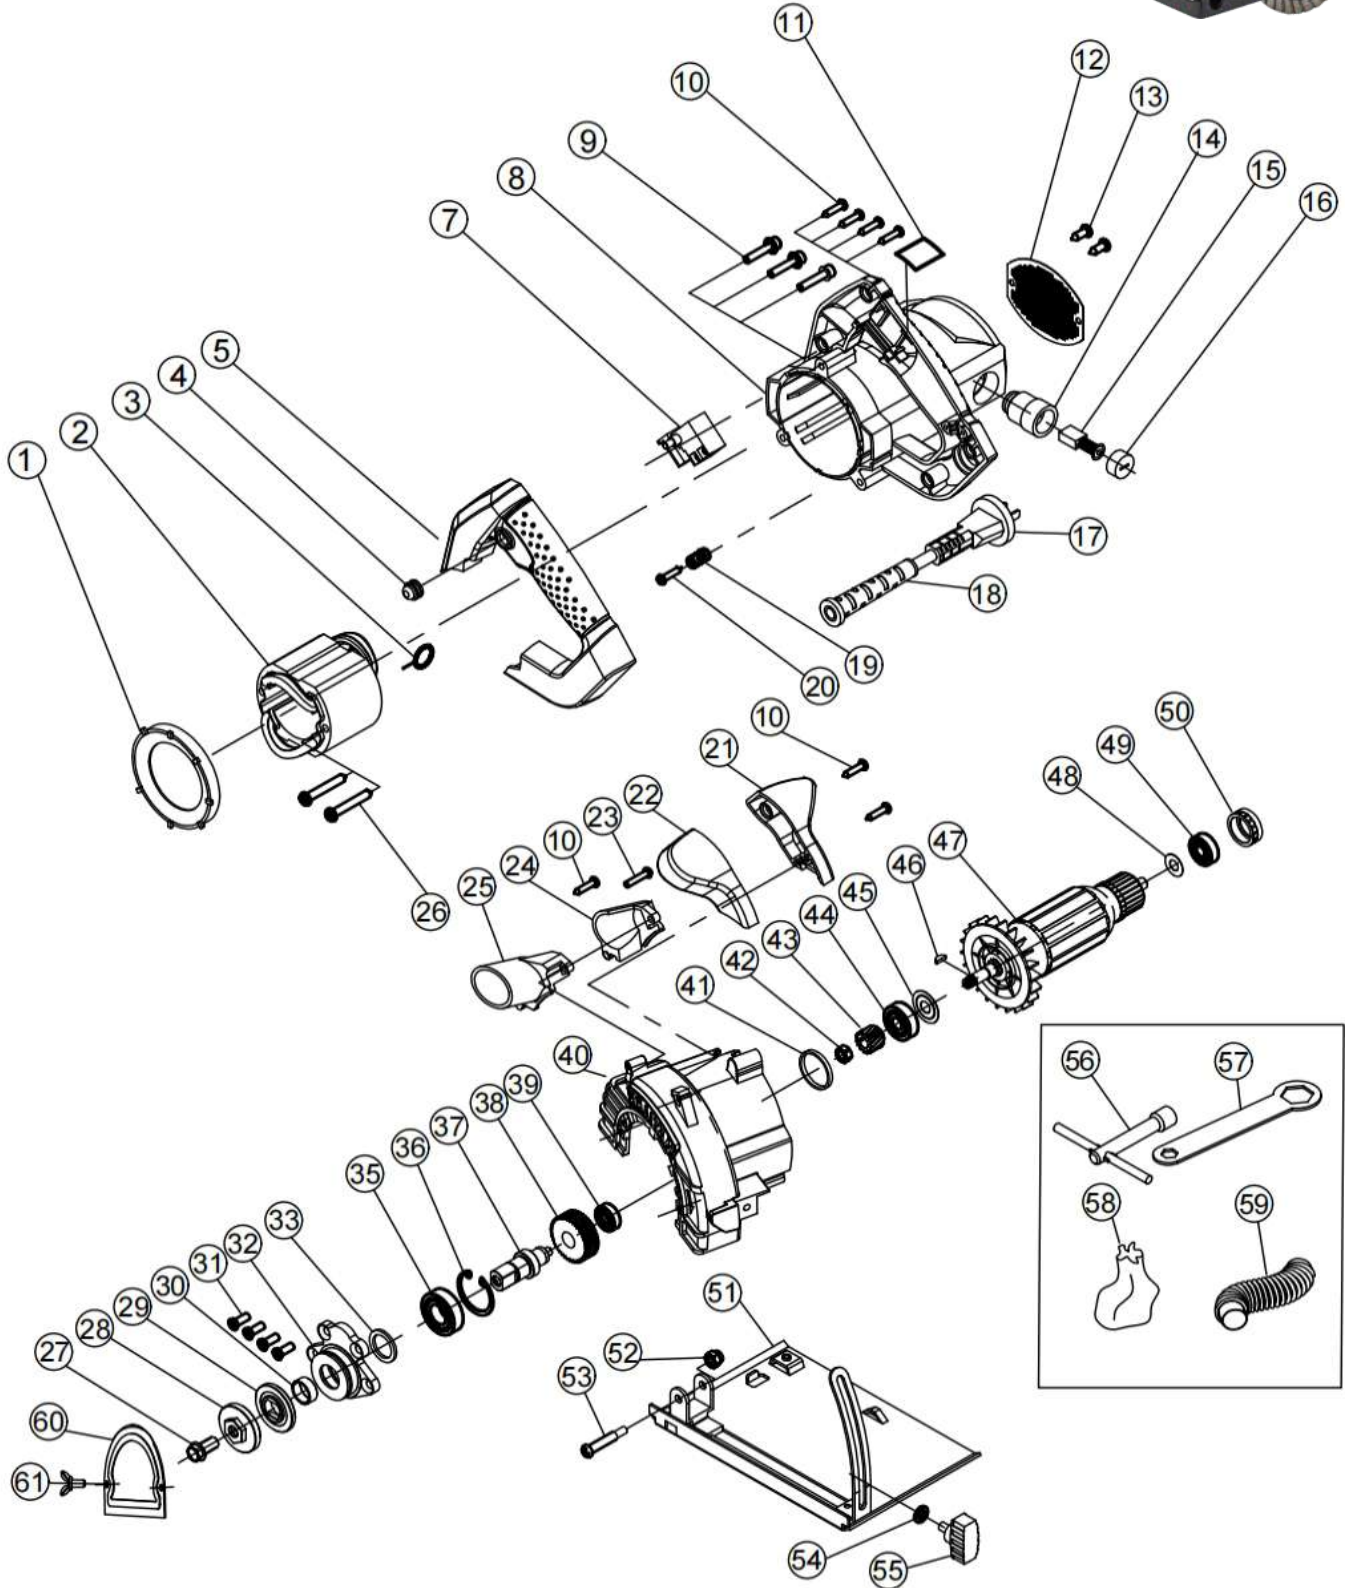

خیتان پاور

کھیتان پاور

KHAITAN POWER

EXPECT THE BEST

KI C5SB W
MARBLE CUTTER

EXPLOSION VIEW

Industrial Series

SPARE PARTS LIST OF KI C5SB W

DWG NO.	Description	Unit	DWG NO.	Description	Unit
1	Fan Baffle	1	32	Front Cover	1
2	Stator	1	33	Oil Seal	1
3	Spring	2			
4	Locking Cap	1	35	Ball Bearing 6002	1
5	Handle Cover	1	36	Circlip	1
			37	Output Shaft	1
7	Switch	1	38	Big Gear	1
8	Motor Housing	1	39	Ball Bearing 626	1
9	Screw M5x30	3	40	Gear Housing	1
10	Screw ST4x16	7	41	Ring	1
11	Label	1	42	Small Gear	1
12	Dust Proof Net	1	43	M7 Nut	1
13	Screw ST5x8	2	44	Ball Bearing 629	1
14	Brush Holder	2	45	Bearing Washer	1
15	Carbon Brush	2	46	Key	1
16	Brush Holder Cap	2	47	Armature	1
17	Cable Wire	1	48	Bearing Washer	1
18	Cable Shealth	1	49	Ball Bearing 608	1
19	Cable Plate	1	50	Bearing Sleeve	1
20	Screw ST4x14	2	51	Base Ass'y	1
21	Right Assist Handle	1	52	M5 Nut	1
22	Left Assist Handle	1	53	Screw Pin	1
23	Screw 4x20	1	54	Washer	1
24	Right Dust Exit	1	55	Screw Nut M6x10	1
25	Left Dust Exit	1	56	Wrench A	1
26	Screw ST5x65	1	57	Wrench B	1
27	Screw M8X16	1	58	Dust Bag	1
28	Upper Flange	1	59	Dust Pipe	1
29	Down Flange	1	60	Front Dust Cover	1
30	Flange Washer	1	61	Screw M4x8	2
31	Screw 5x16	4	62		