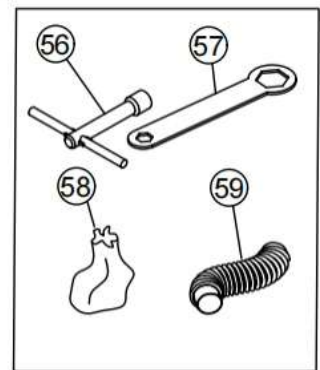

خیتان پاور

کھیتان پاور

KHAITAN POWER

EXPECT THE BEST

KI C5SB W
MARBLE CUTTER

EXPLOSION VIEW

Industrial Series

SPARE PARTS LIST OF KI C5SB W

DWG NO.	Description	Unit	DWG NO.	Description	Unit
1	Fan Baffle	1	32	Front Cover	1
2	Stator	1	33	Oil Seal	1
3	Spring	2			
4	Locking Cap	1	35	Ball Bearing 6002	1
5	Handle Cover	1	36	Circlip	1
			37	Output Shaft	1
7	Switch	1	38	Big Gear	1
8	Motor Housing	1	39	Ball Bearing 626	1
9	Screw M5x30	3	40	Gear Housing	1
10	Screw ST4x16	7	41	Ring	1
11	Label	1	42	Small Gear	1
12	Dust Proof Net	1	43	M7 Nut	1
13	Screw ST5x8	2	44	Ball Bearing 629	1
14	Brush Holder	2	45	Bearing Washer	1
15	Carbon Brush	2	46	Key	1
16	Brush Holder Cap	2	47	Armature	1
17	Cable Wire	1	48	Bearing Washer	1
18	Cable Shealth	1	49	Ball Bearing 608	1
19	Cable Plate	1	50	Bearing Sleeve	1
20	Screw ST4x14	2	51	Base Ass'y	1
21	Right Assist Handle	1	52	M5 Nut	1
22	Left Assist Handle	1	53	Screw Pin	1
23	Screw 4x20	1	54	Washer	1
24	Right Dust Exit	1	55	Screw Nut M6x10	1
25	Left Dust Exit	1	56	Wrench A	1
26	Screw ST5x65	1	57	Wrench B	1
27	Screw M8X16	1	58	Dust Bag	1
28	Upper Flange	1	59	Dust Pipe	1
29	Down Flange	1	60	Front Dust Cover	1
30	Flange Washer	1	61	Screw M4x8	2
31	Screw 5x16	4	62		