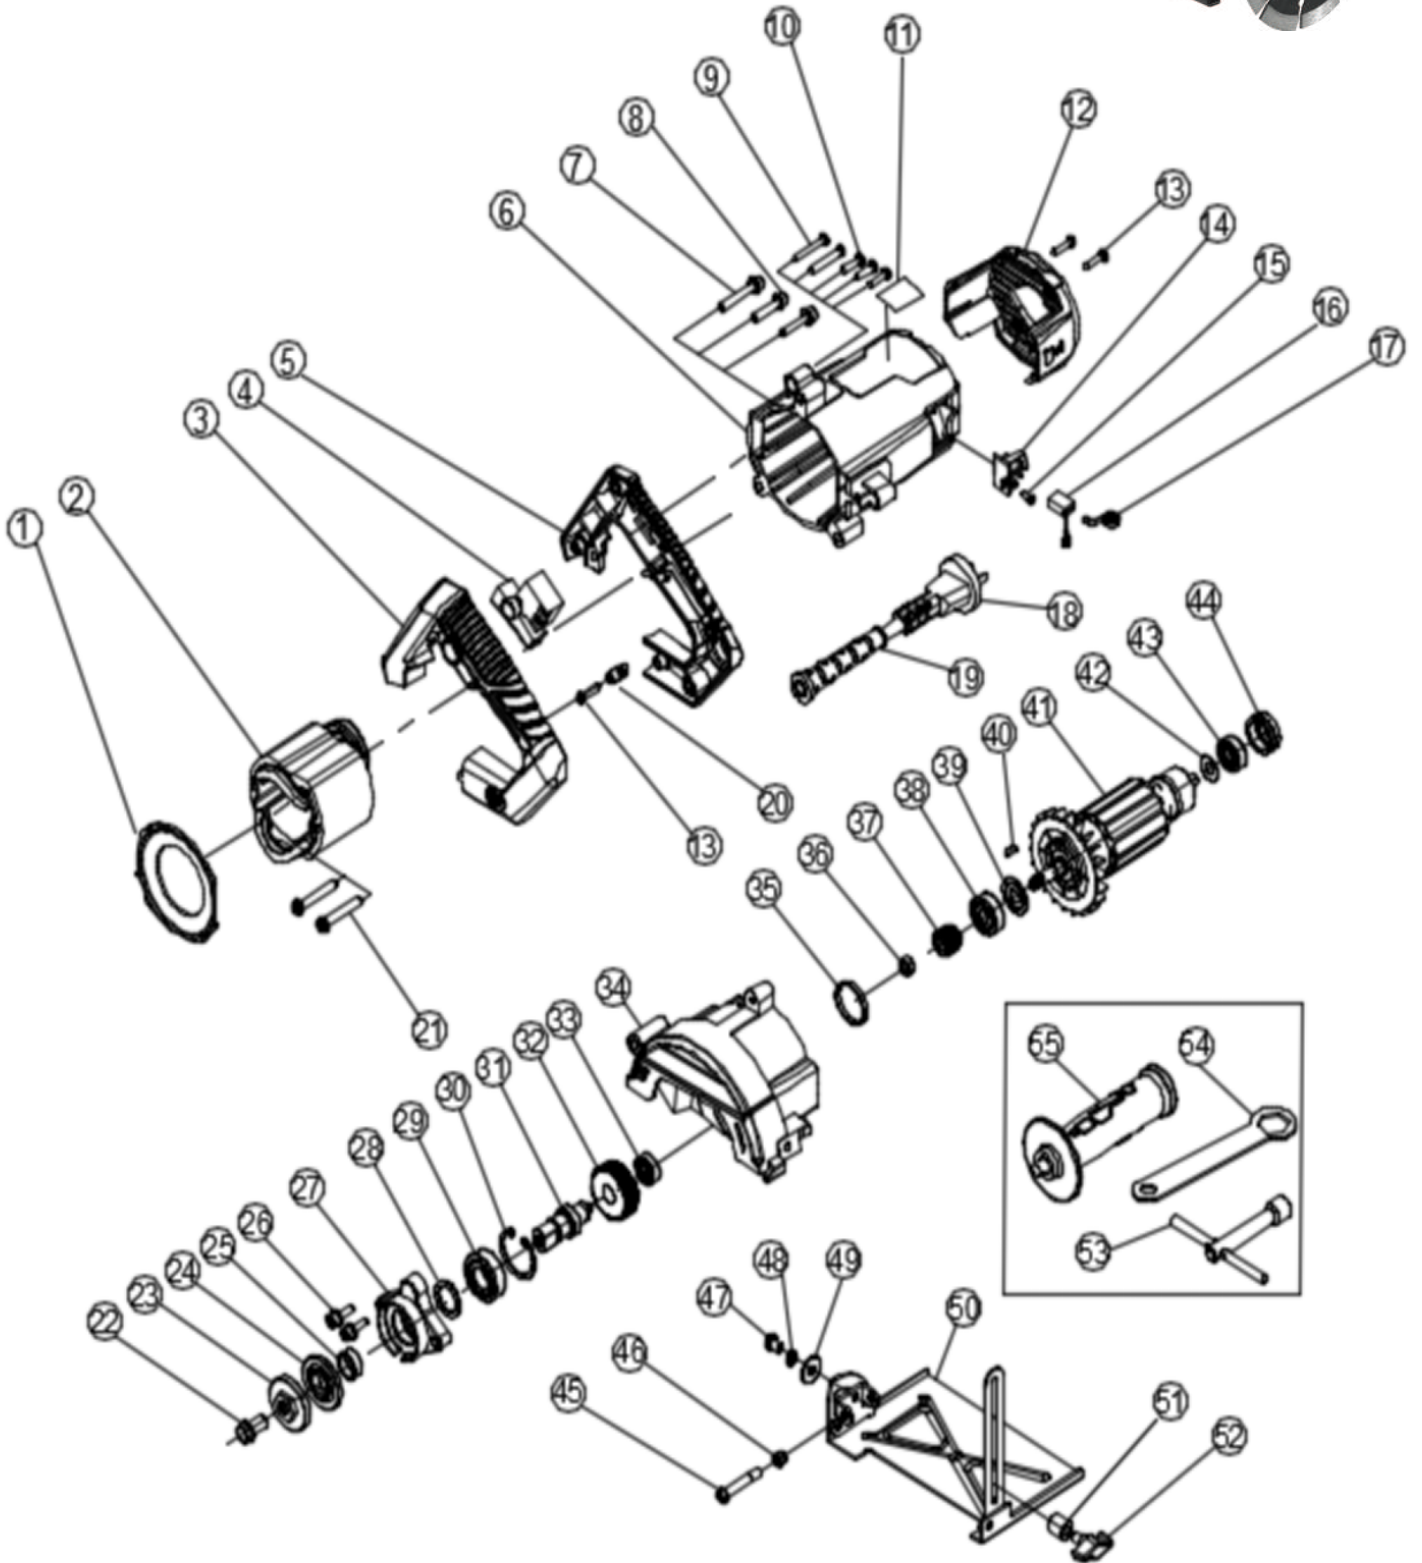

खैतान पावर

کھیتان پاور

KHAIITAN POWER

EXPECT THE BEST

KI C5SB M
MARBLE CUTTER

EXPLOSION VIEW

Industrial Series

SPARE PARTS LIST KI C5SB M

DWG NO.	Description	Unit	DWG NO.	Description	Unit
1	Fan Baffle	1	29	6002 Ball Bearing	1
2	Stator	1	30	Circlip	1
3	Left Handle	1	31	Output Shaft	1
4	Switch	1	32	Big Gear	1
5	Right Handle	1	33	626 Ball Bearing	1
6	Motor Housing	1	34	Gear Housing	1
7	Hexagon Socket Bolt Assembly	1	35	Bearing Resistance Ring	1
8	Hexagon Socket Bolt Assembly	2	36	Hexagon Nut	1
9	Self-tapping Screw	2	37	Small gear	1
10	Self-tapping Screw	3	38	629 Ball Bearing	1
11	Lable	1	39	Bearing Washer	1
12	Motor Housing Cap	1	40	Key	1
13	Self-tapping Screw	4	41	Armature	1
14	Brush Holder	2	42	608 Bearing Washer	1
15	Self-tapping Screw	2	43	Ball Bearing 608	1
16	Carbon Brush	2	44	608 Bearing Sleeve	1
17	Spring	2	45	Cross Head Bolt	1
18	Cable	1	46	Self-locking Nut	1
19	Cable Sheath	1	47	Hexagon Bolts With Flange Face	1
20	Spool Board	1	48	Spring Washer	1
21	Self-tapping Screw	2	49	A Level Washer	1
22	Hexagon Bolts With Flange Face	1	50	Base	1
23	Upper Flange	1	51	Base Steel Sleeve	1
24	Down Flange	1	52	Butterfly Screw	1
25	Platen Washer	1	53	Socket Wrench	1
26	Hexagon Socket Bolt Assembly	2	54	Hexagon Wrench	1
27	Front Cover	1	55	Assist Handle	1
28	Skeleton Ring	1			