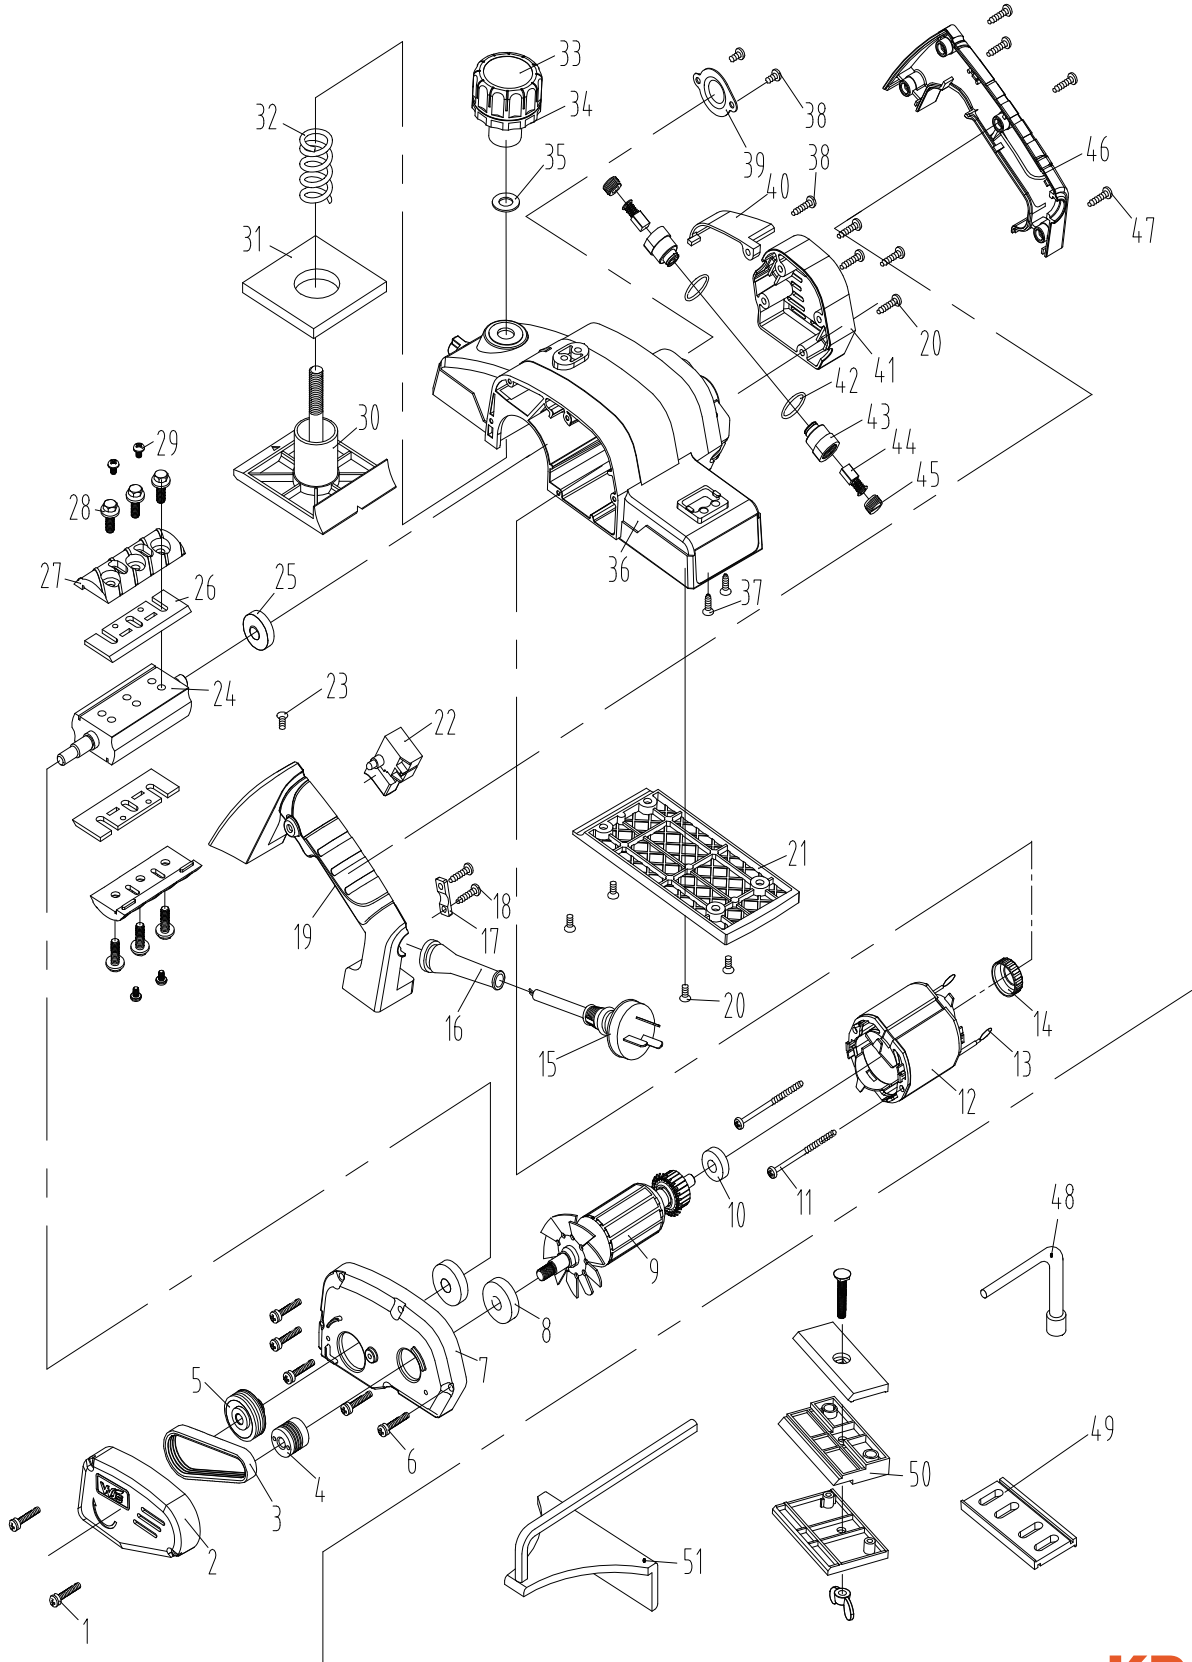

खैतान पावर

کھیتان پاور

KHAIITAN POWER

EXPECT THE BEST

KP EP82
ELECTRIC PLANER

EXPLOSION VIEW

Professional Series

KP EP82 Spare Parts List

NO	Part Name	QTY	NO	Part Name	QTY
1	SCRE M4X22	2	27	DRUM PLATE	2
2	BELT COVER	1	28	FLANGE HEAD BOLT M6X18	6
3	BELT	1	29	SCREW WITH WASHER M4X8	4
4	SMALL V-PULLEY	1	30	FRONT BADE	1
5	BIG V-PULLEY	1	31	RUBBER PACKING	1
6	TAPPING SCREW M4X20	5	32	ADJUST PRING	1
7	BRACKET	1	33	KNOB COVER	1
8	BALL BEARING 6200RS	2	34	KNOB	1
9	ARMATURE	1	35	FLAT WASHER $\phi 10.3 \times \phi 20 \times 1.2$	1
10	BALL BEARING 608RS	1	36	MAIN HOUSING	1
11	PAN SCREW M4X65	2	37	SCREW ST4.8X14	2
12	FIELD COIL	1	38	SCREW M4X8	3
13	ROUND SPRING	2	39	BEARING COVER	1
14	BEARING BUSHING $\phi 25 \times \phi 22$	1	40	CLIP COVER	1
15	CORD	1	41	REAR COVER	1
16	CORD GUARD	1	42	INSULATION WASHER	2
17	TAPPING SCREW ST4.2X14	2	43	BRUSH HOLDER	2
18	STRAIN RELIEF	1	44	CARBON BRUSH	2
19	HANDLE	1	45	BRUSH HOLDER CAP	2
20	SCREW M4X10	8	46	HANDLE COVER	1
21	BASE	1	47	SCREW ST4.2X18	4
22	SWITCH	1	48	SOCKET WRENCH	1
23	SCREW M5X14	2	49	BALDE GUAGE	1
24	DRUM BODY	1	50	SHARPENING HOLDER	1
25	BALL BEARING 6000RS	1	51	GUIDE RULE	1
26	BLADE	2			