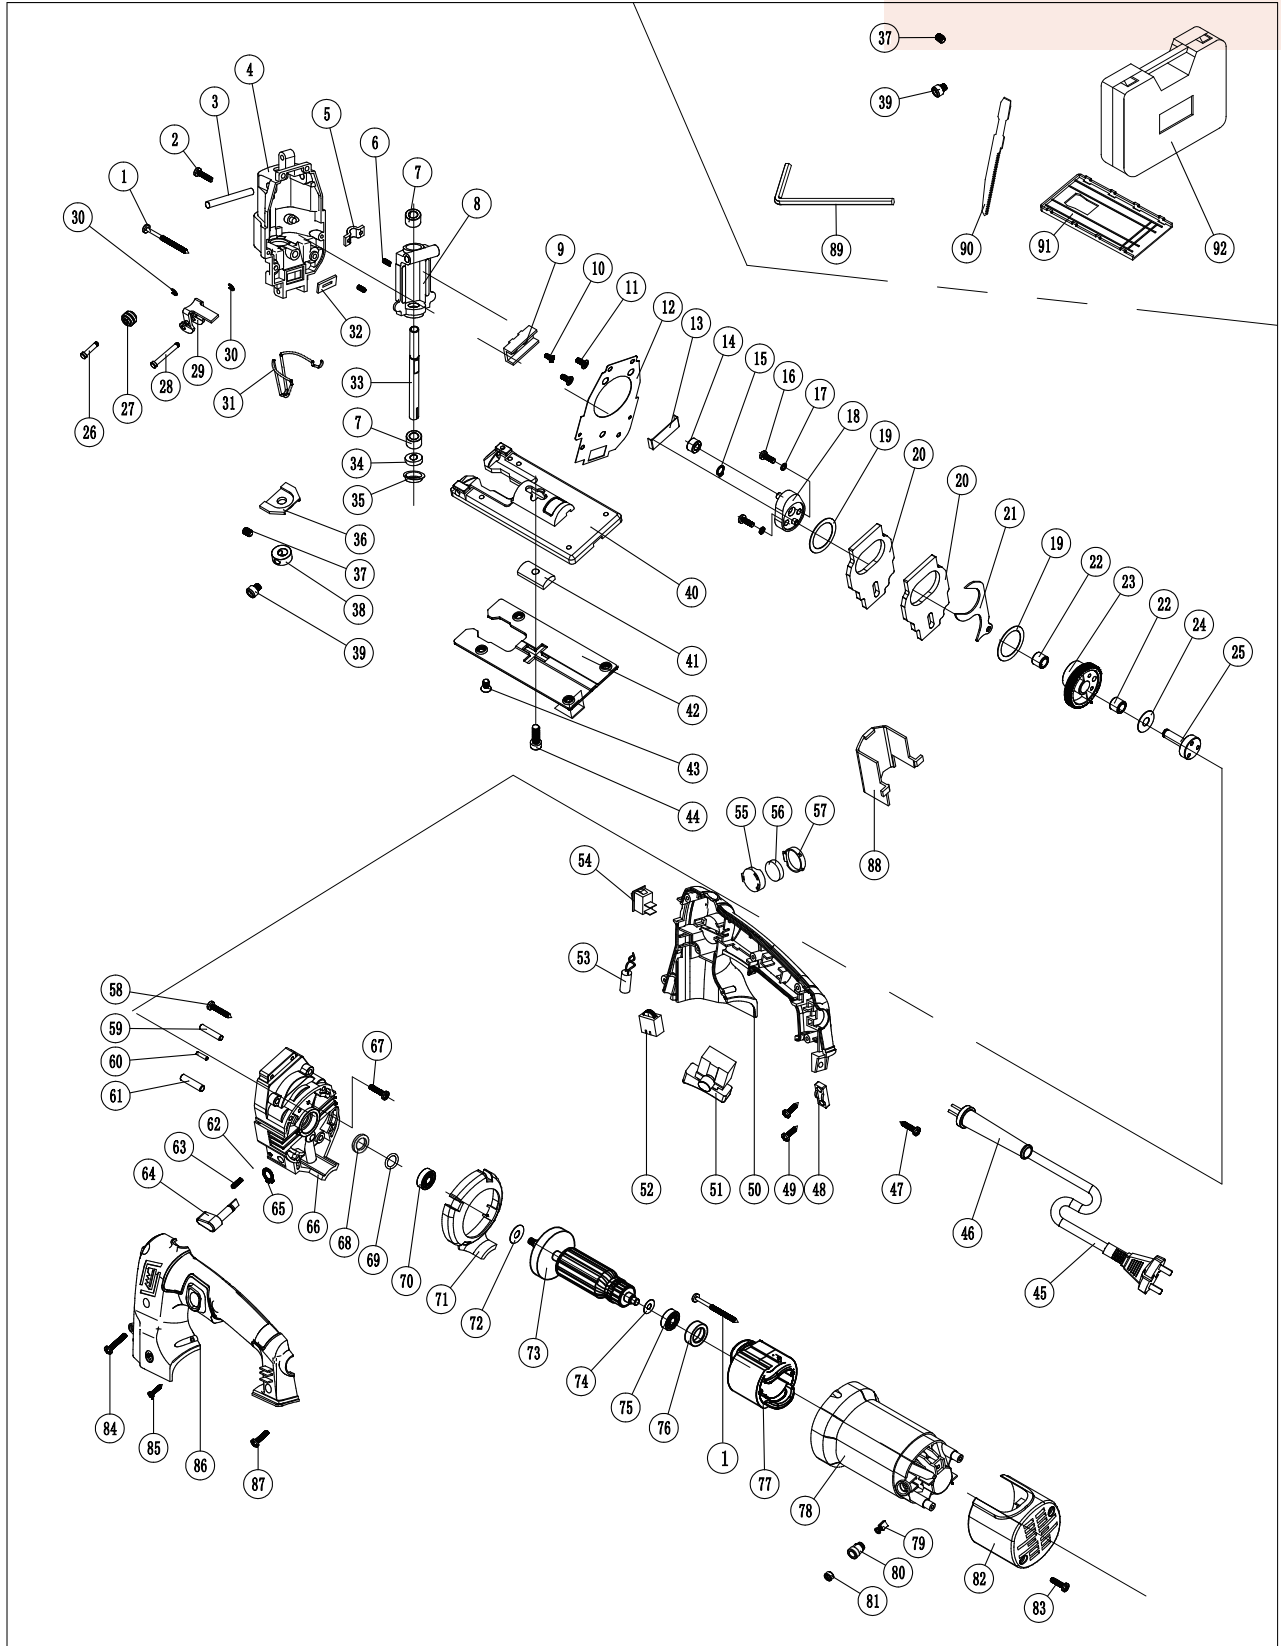

KP JS
JIG SAW

EXPLOSION VIEW

Professional Series

KP JS Spare Parts

Part	Part Name	Qty	Unit	Part No.	Part Name	Qty	Unit
1	tapping screws ST4*55	4	pcs	47	tapping screws ST4*16	1	pcs
2	tapping screw M4*16	2	pcs	48	Crimping plate	1	pcs
3	Rotating pin $\phi 6*50$	1	pcs	49	tapping screw ST4*14	2	pcs
4	Front cover	1	pcs	50	Right handle	1	pcs
5	Iron pressing plate	1	pcs	51	switch	1	pcs
6	spring $\phi 5.5*\phi 0.5*12$	2	pcs	52	Speed Controller	1	pcs
7	Steel sleeve $\phi 14*\phi 8.5*9$	2	pcs	53	LED light	1	pcs
8	Aluminum balance frame	1	pcs	54	Boat shaped switch	1	pcs
9	Channel steel	1	pcs	55	Battery box base	1	pcs
10	screw M4*8	1	pcs	56	battery	1	pcs
11	screw M4*12	2	pcs	57	Battery box upper cover	1	pcs
12	Oil seal paper pad	1	pcs	58	tapping screw ST4*18	2	pcs
13	iron sheet	1	pcs	59	Cylindrical pin $\phi 5*22$	3	pcs
14	Steel sleeve $\phi 12*\phi 6*7$	1	pcs	60	Cylindrical pin $\phi 6*25$	1	pcs
15	Shaft clamp $\phi 9$	1	pcs	61	Cylindrical pin $\phi 3*12$	2	pcs
16	tapping screw M5*16	2	pcs	62	steel ball	1	pcs
17	Elastic pad $\phi 5$	2	pcs	63	spring $\phi 4*\phi 0.5*12$	1	pcs
18	Deflection block	1	pcs	64	knob	1	pcs
19	Flat cushion $\phi 35*\phi 26.5*0.6$	2	pcs	65	External Circlips	1	pcs
20	slider	2	pcs	66	Middle cover	1	pcs
21	Fork knife	1	pcs	67	tapping screw M4*12	3	pcs
22	Needle bearing HK0910	2	pcs	68	Wool pad	1	pcs
23	Big gear	1	pcs	69	O-ring	1	pcs
24	Flat washer $\phi 21*\phi 10*0.5$	1	pcs	70	ball bearing	1	pcs
25	Gear shaft	1	pcs	71	Windshield ring 608	1	pcs
26	Guide wheel pin $\phi 4*18$	1	pcs	72	$\phi 8$ flat pads	1	pcs
27	Guide wheel	1	pcs	73	rotor	1	pcs
28	Guide roller frame pin $\phi 4*31$	1	pcs	74	$\phi 7$ flat pads	1	pcs
29	Guide wheel frame	1	pcs	75	ball bearing 607	1	pcs
30	Opening card	2	pcs	76	Bearing sleeve	1	pcs
31	Steel wire frame	1	pcs	77	stator	1	pcs
32	sealing ring 20*11*2	1	pcs	78	Motor Housing	1	pcs
33	Reciprocating rod	1	pcs	79	Carbon brush	1	pair
34	Wool pad	1	pcs	80	Brush grip	1	pair
35	Iron dust cover	1	pcs	81	Carbon brush cover	1	pcs
36	Semicircular skin	1	pcs	82	Rear cover	1	pcs
37	screw M6*6	1	pcs	83	screw ST4*14	2	pcs
38	Locking clamp	1	pcs	84	tapping screw ST4*25	1	pcs
39	locking screw M6*8	1	pcs	85	tapping screw ST3*12	2	pcs
40	Aluminum base plate	1	pcs	86	Left handle	1	pcs
41	Base pressing plate	1	pcs	87	tapping screws ST4*16	4	pcs
42	Iron base plate	1	pcs	88	Transparent cover	1	pcs
43	screw M4*8	4	pcs	89	Hex key 3mm/5mm	1	pcs
44	screw M6*20	1	pcs	90	Saw blade	1	pcs
45	Cord	1	pcs	91	Plastic base plate	1	pcs
46	Cord guard	1	pcs	92	Plastic box	1	pcs