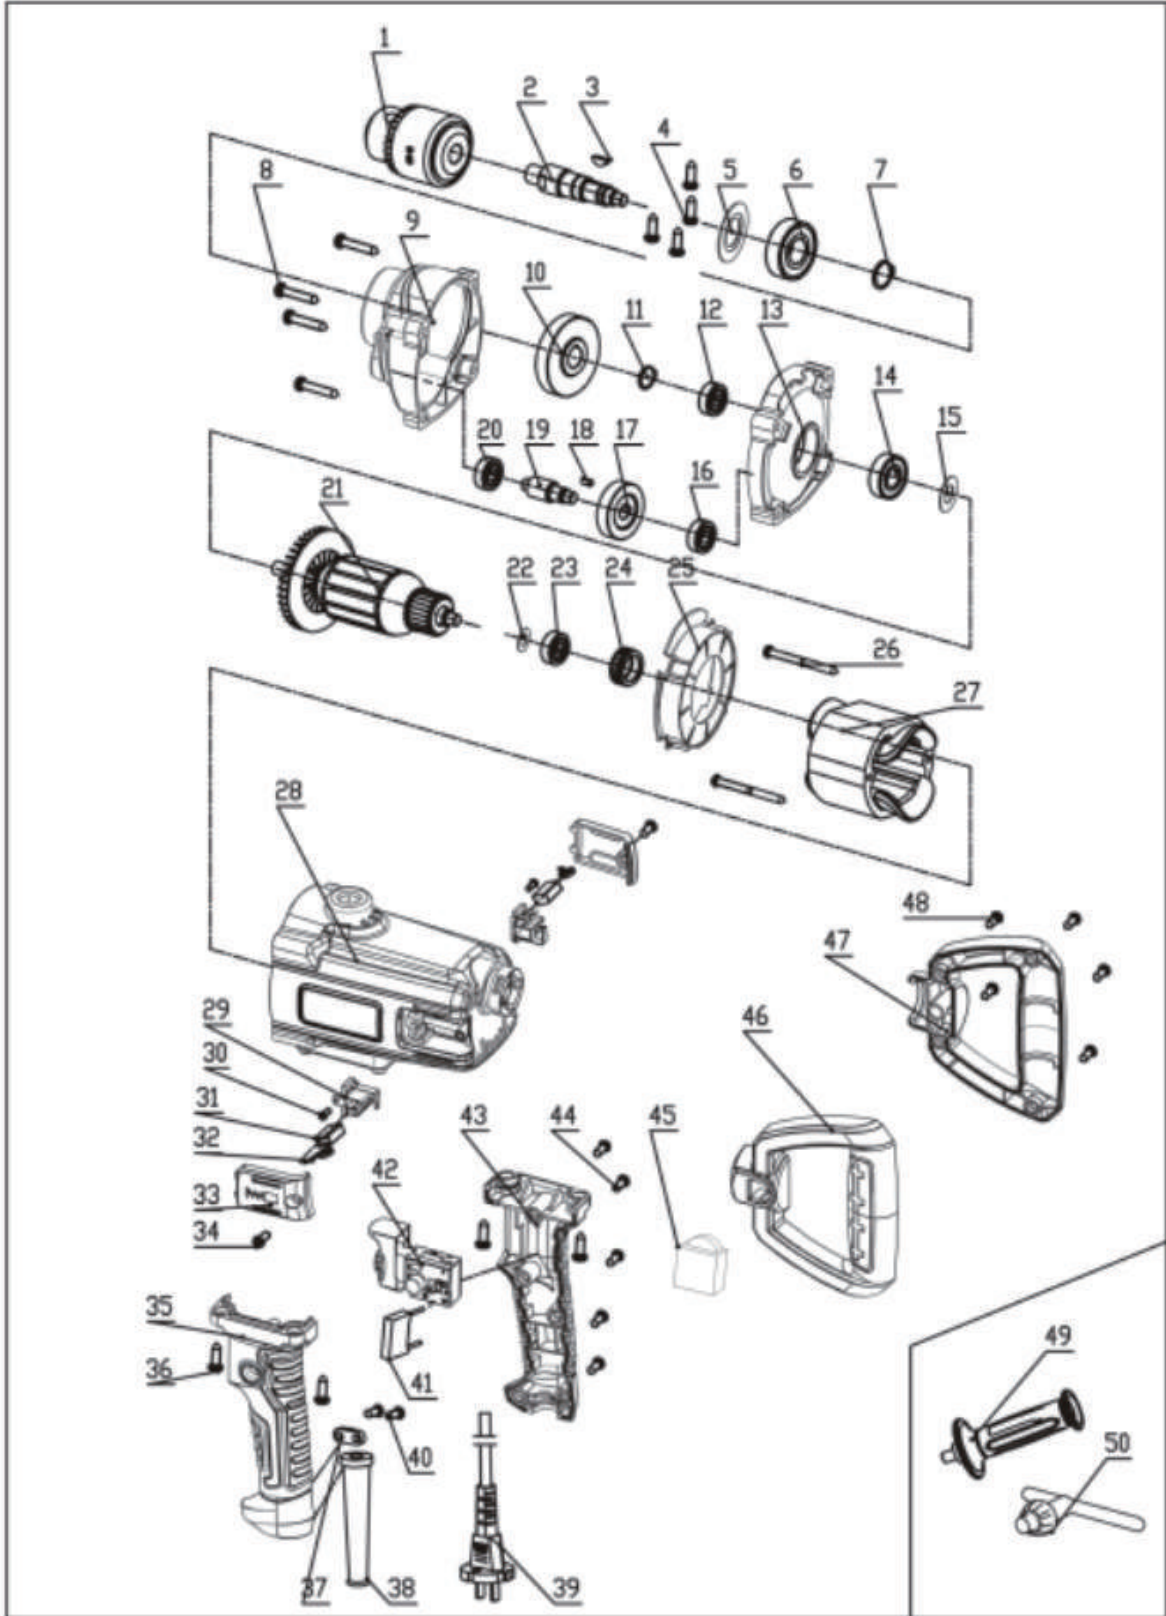

खैतान पावर

کھیتان پاور

KHAIITAN POWER
EXPECT THE BEST

KP EM HD
ELECTRIC DRILL MIXER

EXPLOSION VIEW

Professional Series

Electric Mixer KP EM HD Spare Parts List

Part No	Part Name	Qty	Unit	Part No	Part Name	Qty	Unit
1	Tool holder	1	pcs	26	ST5 * 50 screw	2	pcs
2	output shaft	1	pcs	27	stator	1	pcs
3	woodruff key	1	pcs	28	Motor housing	1	pcs
4	screw5*14	4	pcs	29	Brush holder	1	pair
5	dustproof cover	1	pcs	30	ST3 * 8 tapping screw	2	pcs
6	Bearing 6203	1	pcs	31	Carbon brush	1	pair
7	circlipφ17	1	pcs	32	Coil spring	1	pair
8	5 * 40 screw	4	pcs	33	Carbon brush cover	1	pair
9	Gear housing	1	pcs	34	ST4 * 12 tapping screw	4	pcs
10	Large gear	1	pcs	35	Left handle	1	pcs
11	circlipφ14	1	pcs	36	ST5 * 22 tapping screw	4	pcs
12	Bearing 608	1	pcs	37	Crimping plate	1	pcs
13	Aluminum middle cover	1	pcs	38	cable guard	1	pcs
14	6200 bearing	1	pcs	39	Cable	1	pcs
15	Dust proof iron sheet	1	pcs	40	ST4 * 14 tapping screw	2	pcs
16	608 bearings	1	pcs	41	capacitance	1	pcs
17	Middle gear shaft (35 teeth)	1	pcs	42	switch	1	pcs
18	Semicircle key φ 3X10	1	pcs	43	Right hand handle cover	1	pcs
19	Small tooth shaft (8 teeth)	1	pcs	44	ST4 * 14 tapping screw	2	pcs
20	608 bearings	1	pcs	45	switch	1	pcs
21	rotor	1	pcs	46	Left rear handle cover	1	pcs
22	Dust proof iron sheet	1	pcs	47	Right rear handle	1	pcs
23	608 bearings	1	pcs	48	ST4 * 14 tapping screw	4	pcs
24	608 bearings	1	pcs	49	side handle	1	pcs
25	Windshield	1	pcs				