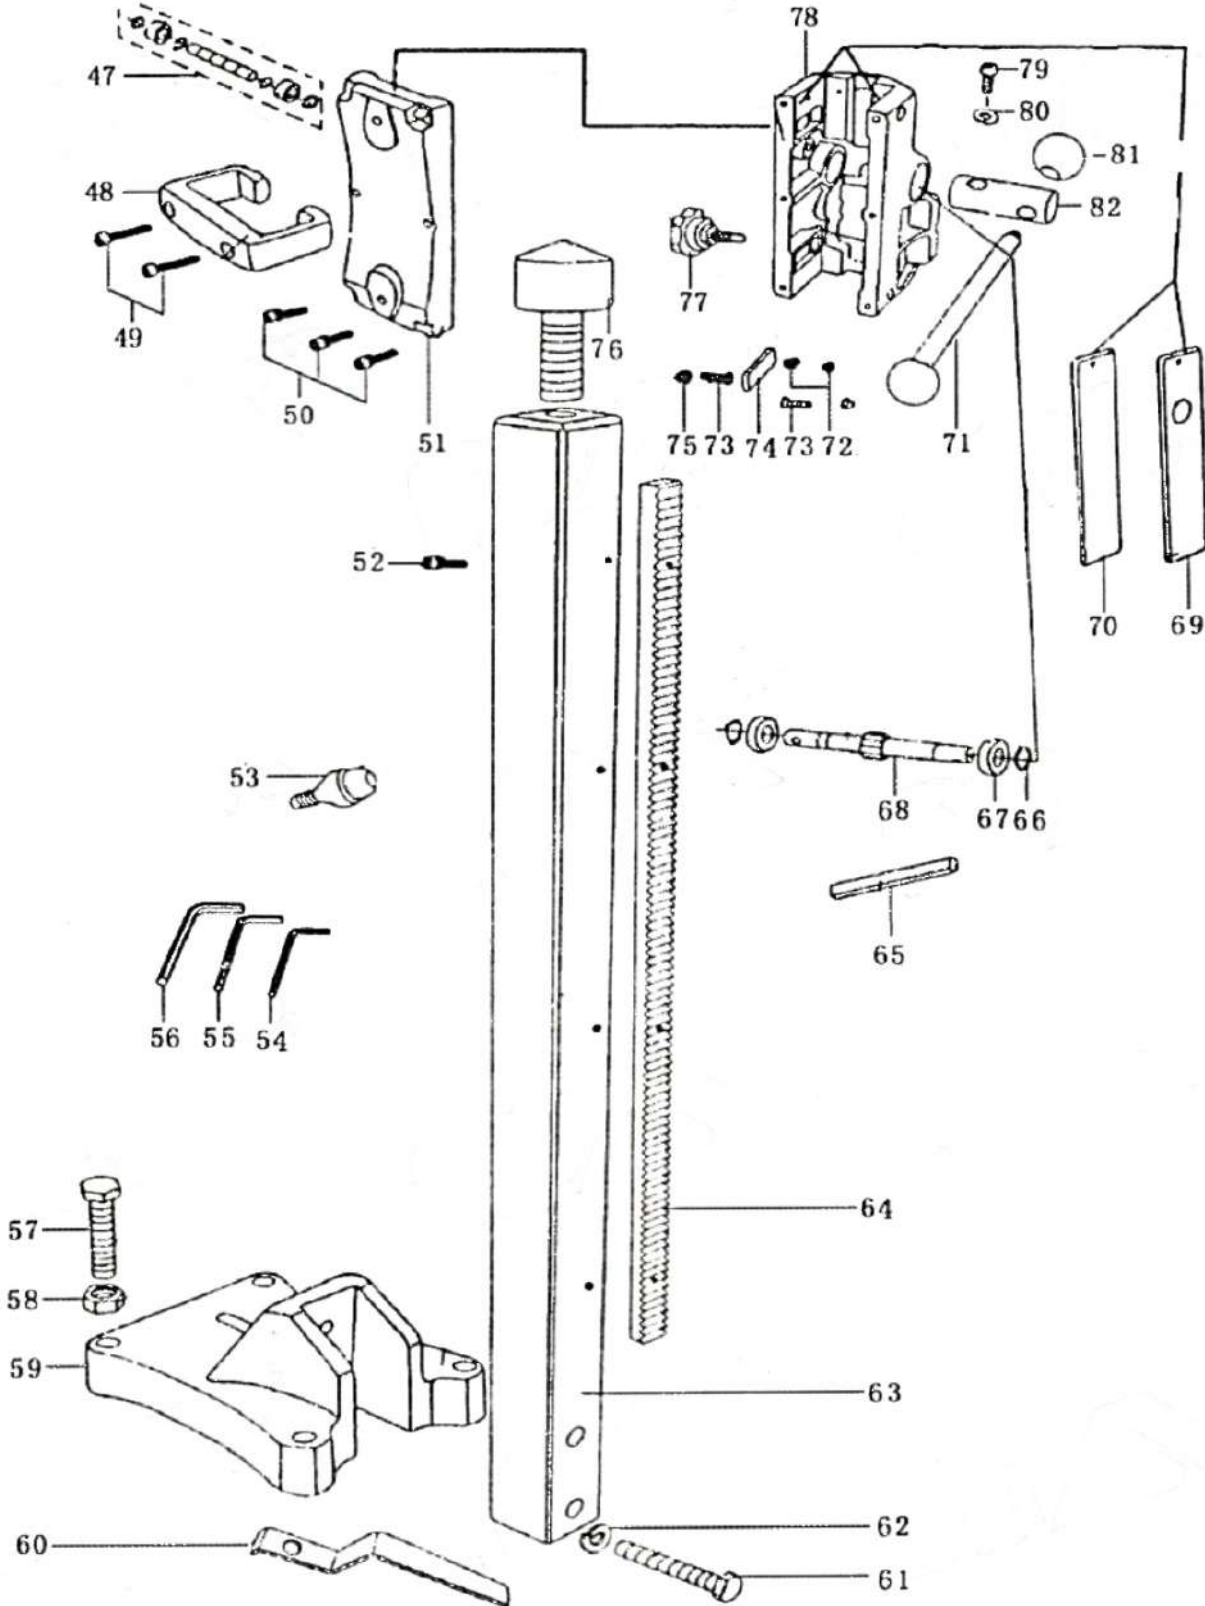

खैतान पावर

کھیتان پاور

**KHAIITAN POWER**

**EXPECT THE BEST**

KI-CD-200

**CORE DRILL**

**EXPLOSION VIEW**

Industrial Series

## SPARE PARTS FOR KI-CD-200

NO	DESCRIPTION	QTY
1	Main Shaft	1
2	Water Sphere.	1
3	Water Valve	1
4	Water Seal	2
5	Nut	4
6	Gear Box	1
7	Bearing	2
8	Hole Card Spring	1
9	Gasket	1
10	Axis with Circlips	1
11	Gear	1
12	Axis with Circlips	1
13	Bearing	2
14	Cover	1
15	Nut	1
16	Clutch Iron Ring	1
17	Small Plate	2
18	Clutch Iron	2
19	Clutch Copper	2
20	Clutch Flat Tooth	1
21	Clutch Cover	1
22	Clutch Iron Cover	1
23	Clutch Shaft	1
24	Bearing	1
25	Bearing	2
26	Gear	1
27	Gear shaft	1
28	Bearing	1
29	Armature	1
30	Bearing	1
31	Wind Circle	1
32	Nut	2
33	Stator	1
34	Stator Cover	1
35	Brush Holder	1
36	Carbon Brush	1
37	Nut	4
38	Housing	1
39	Carbon Brush Cover	1
40	Nut	4
41	Switch	1
42	Wire Guide Plate	1

NO	DESCRIPTION	QTY
43	Wire	1
44	Retainer	1
45	Switch Box	1
46	Nut	2
47	Roll Wheel Set	1
48	Handle	1
49	Nut	2
50	Nut	3
51	Lifting Cover	1
52	Nut	4
53	Water Connection	1
54	Hex Wrench	1
55	Hex Wrench	1
56	Hex Wrench	1
57	Hexagon Bolt	1
58	Hexagon Nut	1
59	Botton Cover	1
60	Holder	1
61	Hexagon Bolt	2
62	Spring Washer	2
63	Square Tube	1
64	Gear Rack	1
65	Flat Key	1
66	Shaft Collar	2
67	Bearing	2
68	Gear Axle	1
69	Rail Track B	1
70	Rail Track A	1
71	Frame Operation Stem	1
72	Sunk Screw	2
73	Sunk Screw	2
74	Rail Line Iron	4
75	Acorn Nut	2
76	Screw	1
77	Handed Worm	1
78	Lifting Body	1
79	Hexagon Screw	5
80	Spring Washer	5
81	Bakelite Ball	2
82	Operation Stem Bushing	1
500	Gear Set (No.26&27)	1
501	Clutch Gear Set (No.15 to 23)	1