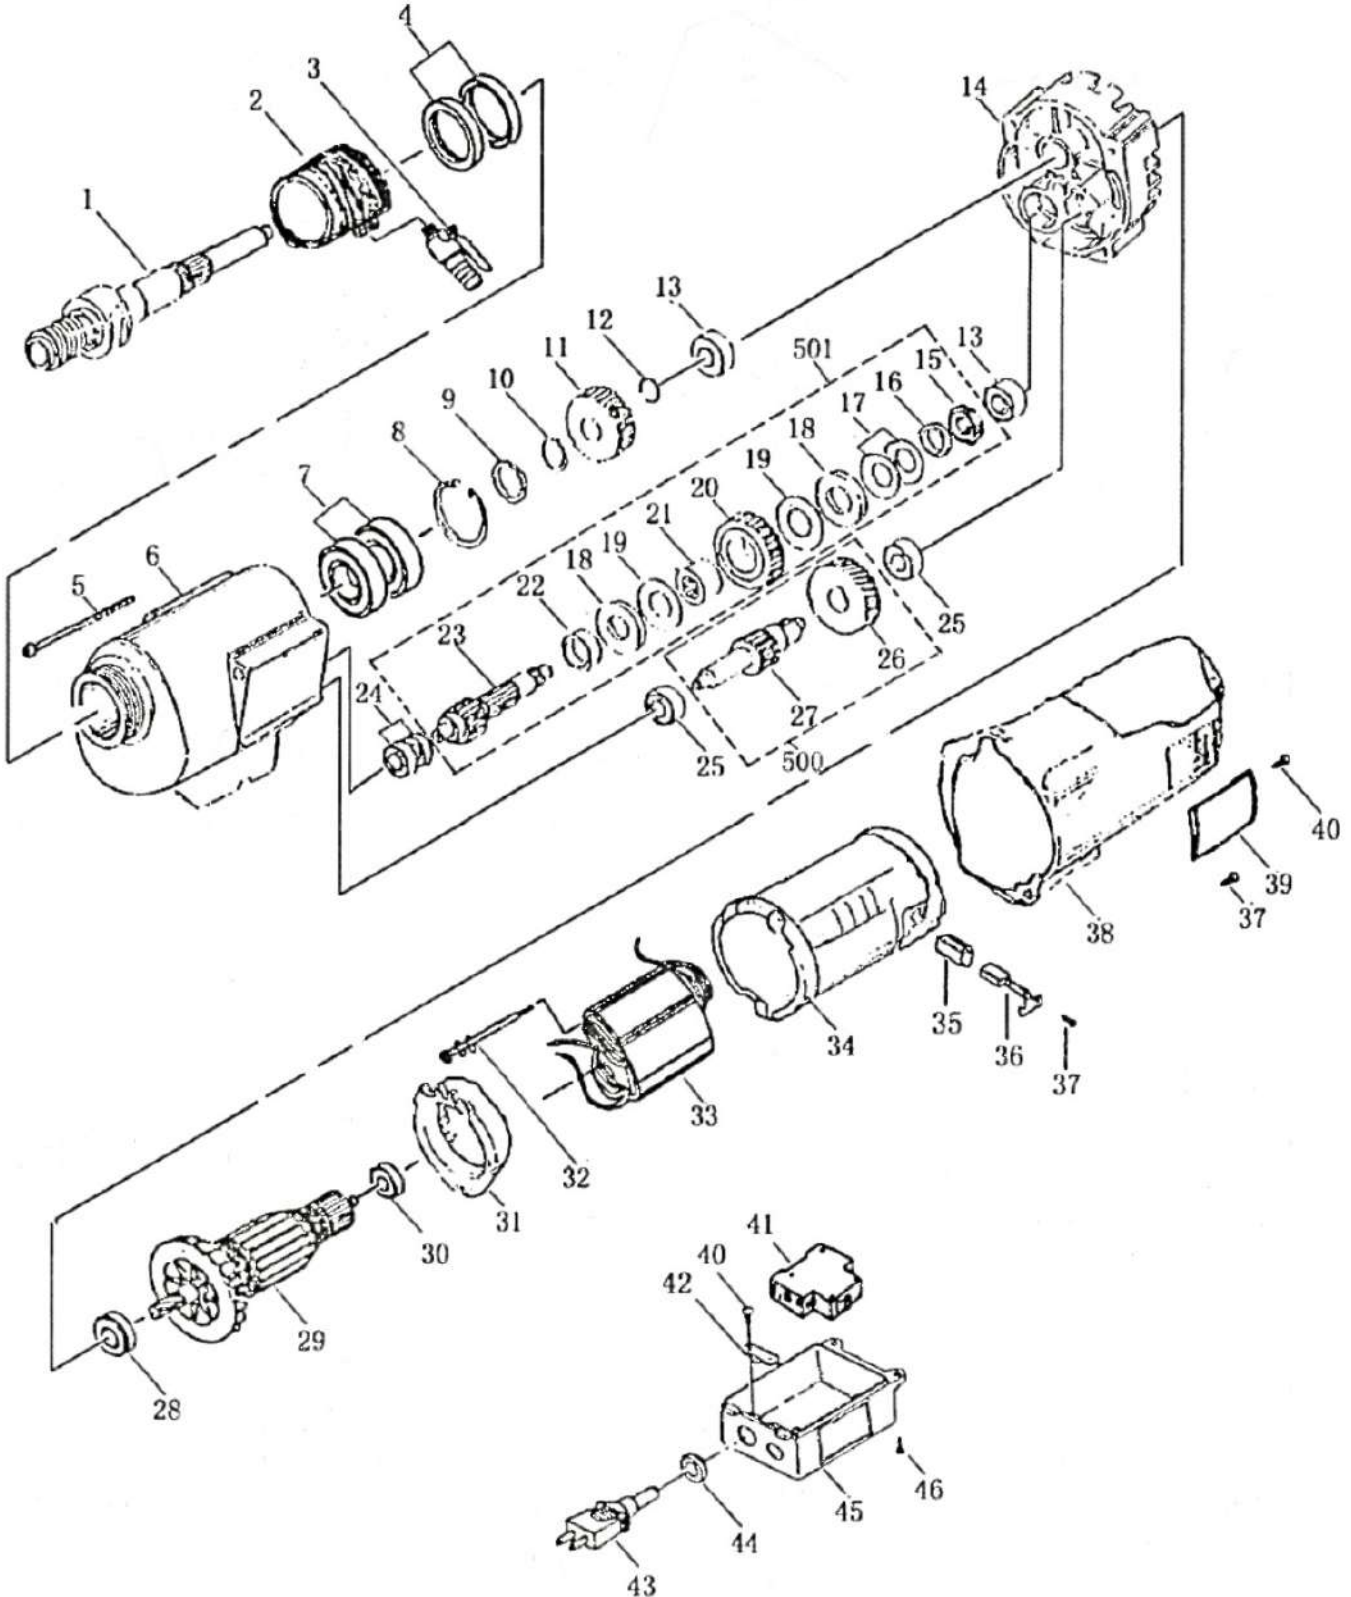

खैतान पावर

کھیتان پاور

**KHAIITAN POWER**

**EXPECT THE BEST**

KI-CD-200

**CORE DRILL**

**EXPLOSION VIEW**

Industrial Series

## SPARE PARTS FOR KI-CD-200

NO	DESCRIPTION	QTY
1	Main Shaft	1
2	Water Sphere.	1
3	Water Valve	1
4	Water Seal	2
5	Nut	4
6	Gear Box	1
7	Bearing	2
8	Hole Card Spring	1
9	Gasket	1
10	Axis with Circlips	1
11	Gear	1
12	Axis with Circlips	1
13	Bearing	2
14	Cover	1
15	Nut	1
16	Clutch Iron Ring	1
17	Small Plate	2
18	Clutch Iron	2
19	Clutch Copper	2
20	Clutch Flat Tooth	1
21	Clutch Cover	1
22	Clutch Iron Cover	1
23	Clutch Shaft	1
24	Bearing	1
25	Bearing	2
26	Gear	1
27	Gear shaft	1
28	Bearing	1
29	Armature	1
30	Bearing	1
31	Wind Circle	1
32	Nut	2
33	Stator	1
34	Stator Cover	1
35	Brush Holder	1
36	Carbon Brush	1
37	Nut	4
38	Housing	1
39	Carbon Brush Cover	1
40	Nut	4
41	Switch	1
42	Wire Guide Plate	1

NO	DESCRIPTION	QTY
43	Wire	1
44	Retainer	1
45	Switch Box	1
46	Nut	2
47	Roll Wheel Set	1
48	Handle	1
49	Nut	2
50	Nut	3
51	Lifting Cover	1
52	Nut	4
53	Water Connection	1
54	Hex Wrench	1
55	Hex Wrench	1
56	Hex Wrench	1
57	Hexagon Bolt	1
58	Hexagon Nut	1
59	Botton Cover	1
60	Holder	1
61	Hexagon Bolt	2
62	Spring Washer	2
63	Square Tube	1
64	Gear Rack	1
65	Flat Key	1
66	Shaft Collar	2
67	Bearing	2
68	Gear Axle	1
69	Rail Track B	1
70	Rail Track A	1
71	Frame Operation Stem	1
72	Sunk Screw	2
73	Sunk Screw	2
74	Rail Line Iron	4
75	Acorn Nut	2
76	Screw	1
77	Handed Worm	1
78	Lifting Body	1
79	Hexagon Screw	5
80	Spring Washer	5
81	Bakelite Ball	2
82	Operation Stem Bushing	1
500	Gear Set (No.26&27)	1
501	Clutch Gear Set (No.15 to 23)	1